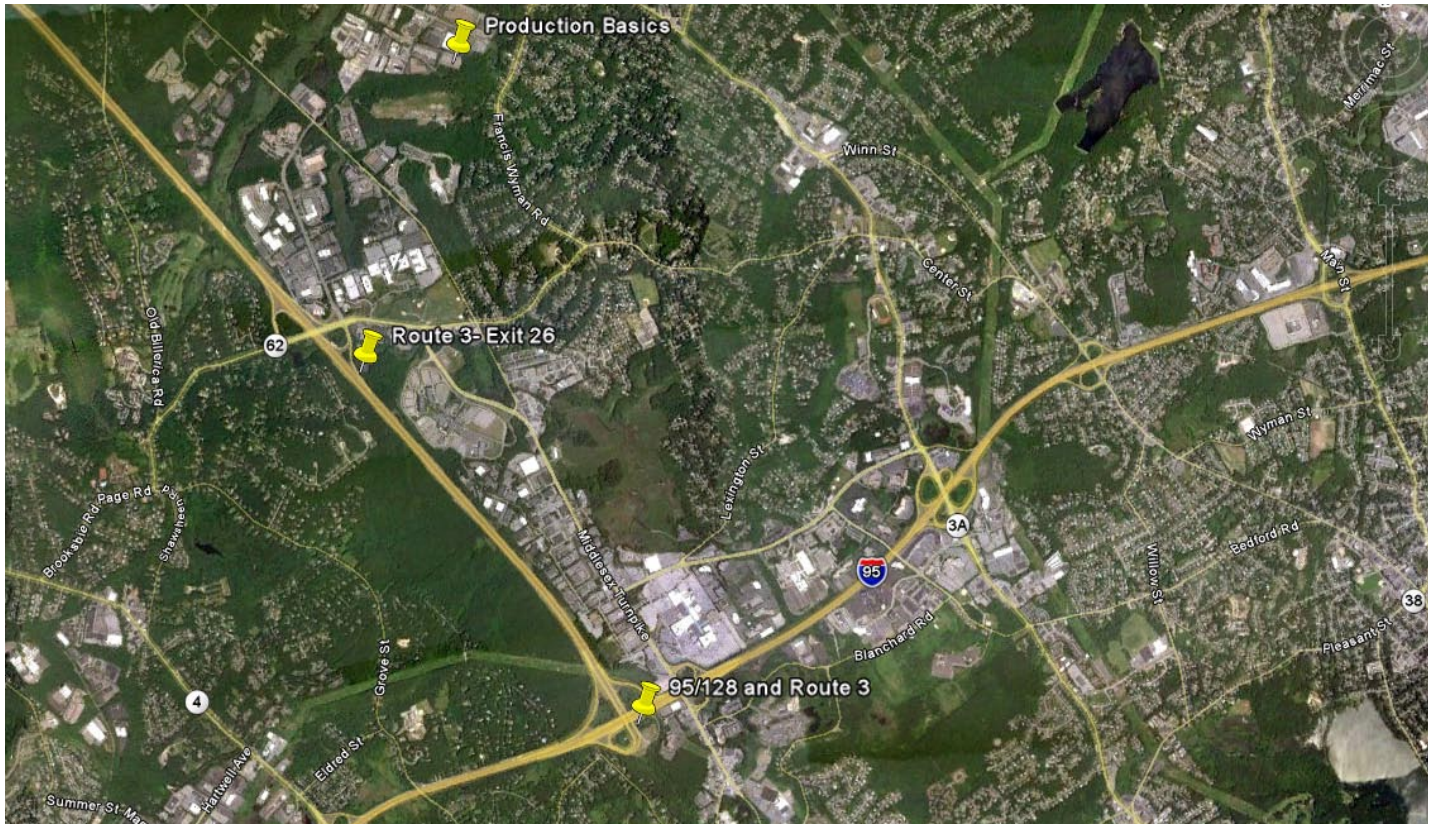

Production BASICS

DIRECTIONS

31 Dunham Road, Billerica, MA 01821

800.318.2770 617.926.8100

FROM 95/128:

- Exit 32A Route 3 North toward Lowell, stay **RIGHT**.
- Continue North on Route 3 for about 3 miles.
- Exit 26 (Route 62) Continue straight through stoplight on Crosby Drive
- Continue on Crosby for about 1 mile.
- Turn **RIGHT** at Middlesex Turnpike.
- Turn **LEFT** immediately onto Plank St. into Middlesex Corporate Park.
- Turn **RIGHT** at Dunham Rd, (stop sign) follow road as it veers to left.
(For Shipping and Receiving, SKIP to *)
- Turn **RIGHT** at the sign marked "31 to 35 Dunham Road". Continue on the road to the sign marked "31". Turn **RIGHT**.
- Office is 4th door from the SE/right end of the building.

*SHIPPING AND RECEIVING:

- Turn **RIGHT** at the **SECOND** driveway (continue past 31 Dunham sign) Follow freight road to the docks at the back of the building.